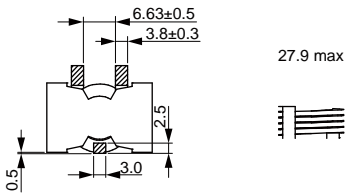

THC Series
SMD High Current Inductor
Size 2818

CHARACTERISTICS

-
-
-
-

APPLICATION

-
-

Dimensions: [mm]

Land Pattern: [mm]

Electrical Properties: